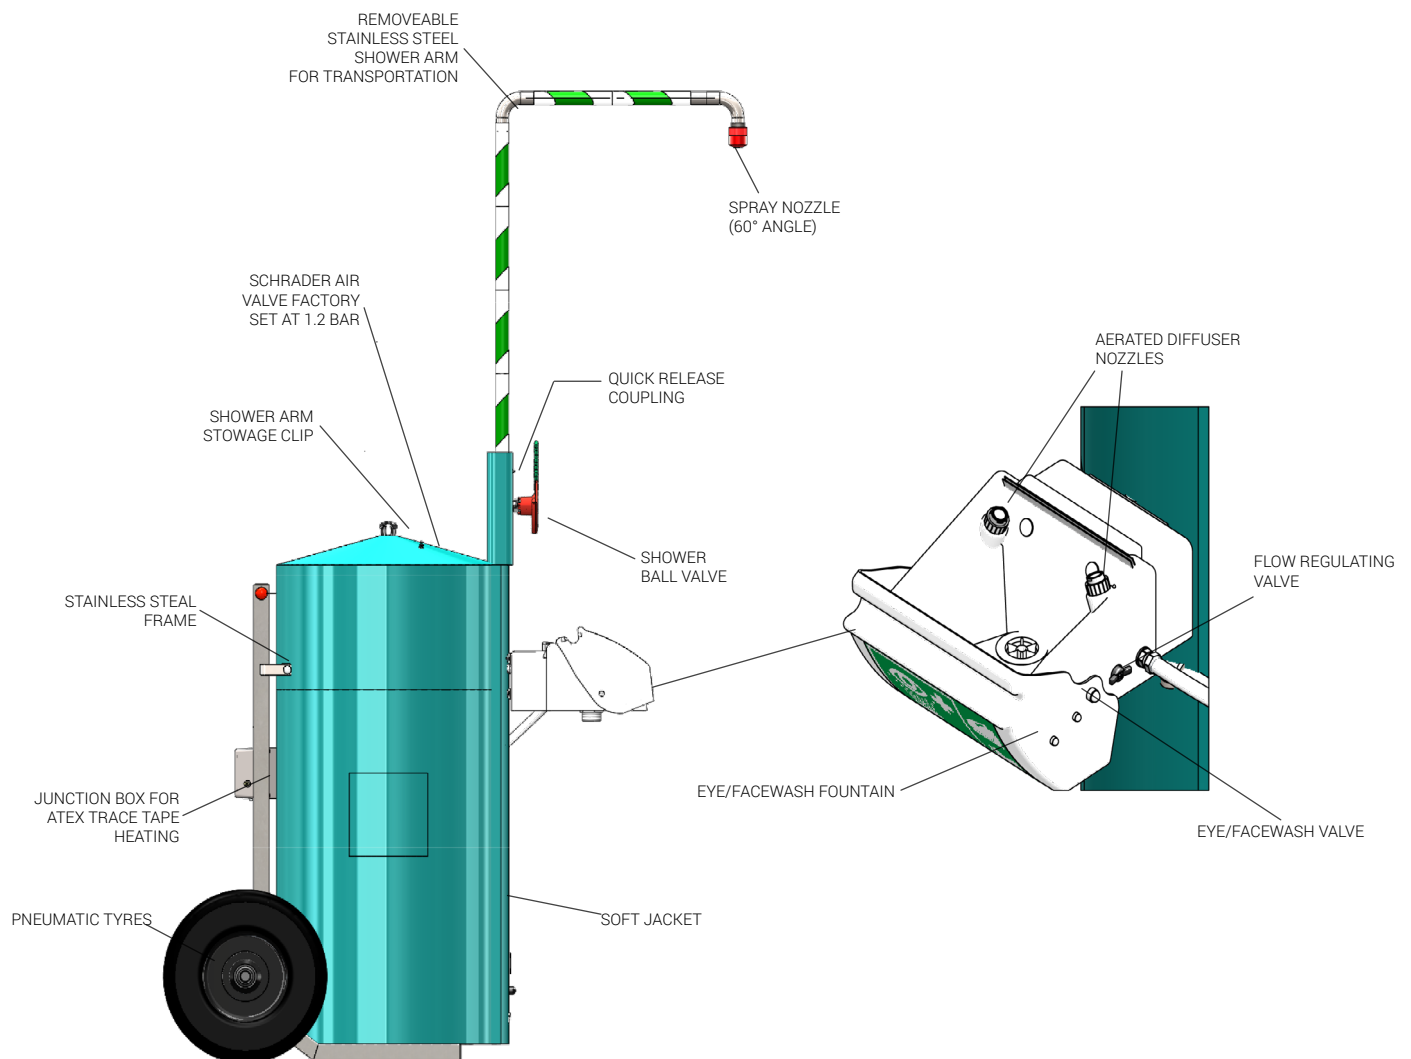

# Mobile Emergency Shower for Unmatched Flexibility

The BROEN-LAB Mobile Emergency Shower is tailored for the ever-changing environments of construction sites, projects, and temporary workplaces, because of its unmatched flexibility. Equip your team with portable safety that stands the test of time.

## **Frost-proof**

The mobile emergency shower is made for outdoor use and can be used in areas where outside temperatures go as low as -20°C.

## **When water is not guaranteed**

The mobile emergency shower comes with a 114 l water tank, so it can be used where there isn't a water supply and are essential where there is a lack of water pressure or inadequate flow rate.

# Flexibility is Key

The Mobile Emergency Shower offers unmatched flexibility:

- **Mobile Design:** Easily relocated with a 114-litre tank and removable heated jacket, ensuring operation in any weather.
- **Durable & Dependable:** Features a polypropylene-lined tank and stainless-steel frame, perfect for areas lacking permanent installations.
- **Immediate Response:** Provides over 1½ minutes of continuous water flow with simple activation and dust-protected eye wash.
- **Versatile Safety:** Ideal for sites requiring quick setup and uncompromised safety solutions.